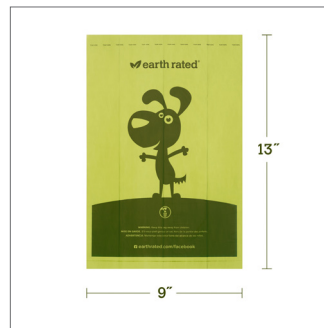

## LONG DESCRIPTION

The best-selling dog waste bags on the market are bigger, thicker, tougher and totally leak-proof! This refill pack includes 8 rolls of 15 lavender-scented bags that fit into most standard-sized leash dispensers. Earth Rated® products are the industry leader in terms of quality, and most of all, affordability. At Earth Rated®, we don't leave out the littlest of details - even our rolls' cores and packaging are made from recycled content!

## BULLET POINTS

- 120 bags
- 8 refill rolls of 15 bags per roll
- Rolls fit into standard leash dispensers
- Bags measure 9 x 13 inches
- Lavender-scented
- Easy to open and detach from the roll

## Case Specifications

Master Case Barcode	00870856001021
Inner Case Barcode	00870856002028
Units per Inner	12
Inners per Master Case	4
Units per Master Case	48
Case Dimensions L x W x H (inches)	23 x 17.25 x 6.25
Case Weight (lbs)	32

## Online Listing Images

MAIN IMAGE

ROLL IMAGE

SINGLE ROLL IMAGE

BAG DIMENSIONS

ACTION SHOT